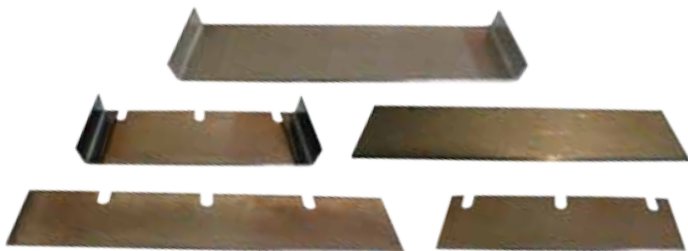

New Release !!

Beaver 250

Push Model - Floor Scraper

The NEW Heavy Duty Floor Scraper to rip up your floors easily

Beaver PMS-250 Features;

- 70 - 250mm Blades available
- 1.5kw Motor
- Folding handle
- Lift Point
- Vibration Free Handle
- Patented "No belts" - "Straight Shot" con-rod system.

TECHNICAL DATA	SPECIFICATION
Working Width	250 mm
Electric Motor	240v, 1.5kw
Weight	91 kgs

**Range of blades available
from 200-250mm**

Plus a 75mm tile breaker tooth for some
ceramic tile take-ups. (Not for difficult
hard tiles/tile beds)